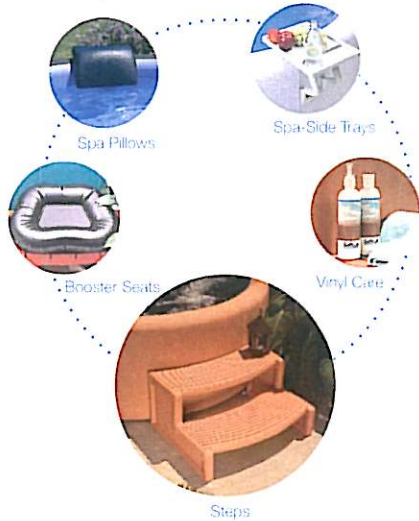

The *Softub Essentials* catalog has a complete line of spa accessory and maintenance products to enhance your spa experience.

See your local Softub® Retailer.